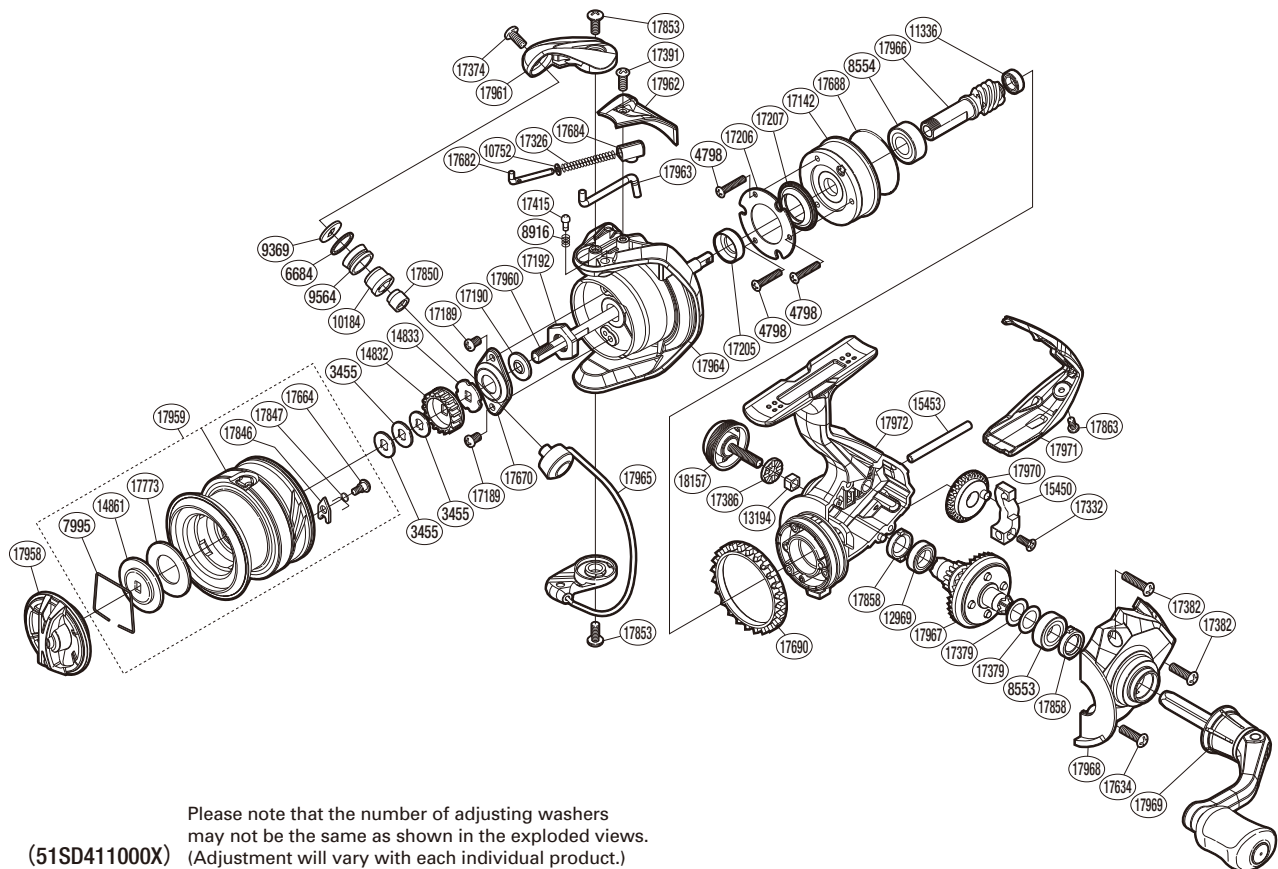

## NAS-1000FB

| Part No. | Description                 | Part No. | Description               | Part No. | Description         |
|----------|-----------------------------|----------|---------------------------|----------|---------------------|
| RD 3455  | Spool Washer                | RD17192  | Rotor Nut                 | RD17850  | Line Roller Collar  |
| RD 4798  | Screw                       | RD17205  | Rotor Ring                | RD17853  | Screw               |
| RD 6684  | Line Roller Spacer          | RD17206  | Roller Clutch Reinforce   | RD17858  | Bearing Water Proof |
| RD 7995  | Drag Washers Retainer       | RD17207  | Roller Clutch Water Proof | RD17863  | Screw               |
| RD 8553  | Ball Bearing                | RD17326  | Bail Spring               | RD17958  | Drag Knob           |
| RD 8554  | Ball Bearing                | RD17332  | Screw                     | RD17959  | Spool Assembly      |
| RD 8916  | Click Spring                | RD17374  | Screw                     | RD17960  | Main Shaft          |
| RD 9369  | Line Roller Washer          | RD17379  | Washer                    | RD17961  | Bail Arm            |
| RD 9564  | Line Roller                 | RD17382  | Screw                     | RD17962  | Bail Spring Cover   |
| RD10184  | Line Roller Bushing         | RD17386  | Handle Screw Cap Spacer   | RD17963  | Bail Trip Lever     |
| RD10752  | Bail Spring Guide A Support | RD17391  | Screw                     | RD17964  | Rotor               |
| RD11336  | Ball Bearing                | RD17415  | Click Pin                 | RD17965  | Bail Assembly       |
| RD12969  | Ball Bearing                | RD17634  | Screw                     | RD17966  | Pinion Gear         |
| RD13194  | Handle Screw Lock           | RD17664  | Screw                     | RD17967  | Drive Gear          |
| RD14832  | Spool Support A             | RD17670  | Rotor Nut Lock Plate      | RD17968  | Side Cover          |
| RD14833  | Spool Support B             | RD17682  | Bail Spring Guide A       | RD17969  | Handle Assembly     |
| RD14861  | Key Washer                  | RD17684  | Bail Spring Seat          | RD17970  | Oscillating Gear    |
| RD15450  | Oscillating Slider          | RD17688  | O Ring                    | RD17971  | Rear Protector      |
| RD15453  | Oscillating Guide           | RD17690  | Friction Ring             | RD17972  | Body                |
| RD17142  | Roller Clutch Assembly      | RD17773  | Drag Washer               | RD18157  | Handle Screw Cap    |
| RD17189  | Screw                       | RD17846  | Drag Click                |          |                     |
| RD17190  | Bearing Water Proof         | RD17847  | Drag Click Spring         |          |                     |